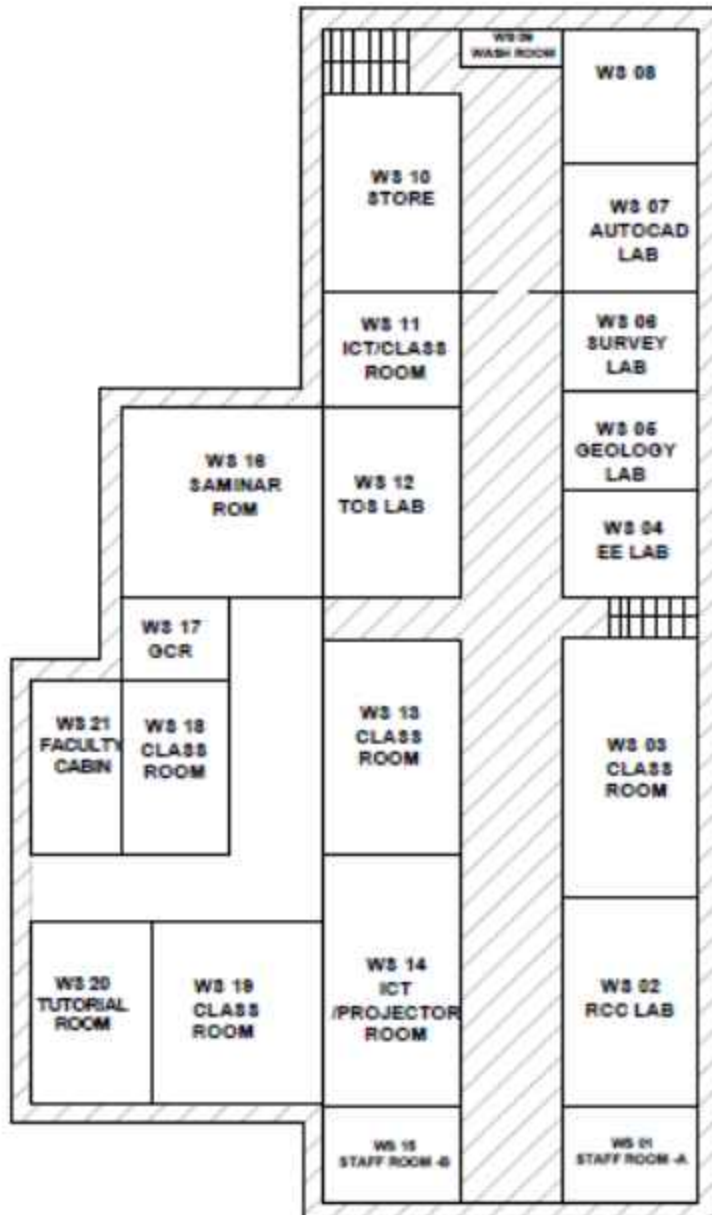

N.R.I INSTITUTE OF INFORMATION SCIENCE & TECHNOLOGY

(Run by Taramathi Education Society)

(Approved by AICTE, New Delhi and Govt. of M.P. And Affiliated to R.G.P.V. Bhopal)

1, Sajjan Singh Nagar, Opp. Patel Nagar, Raisen Road, Bhopal (M.P.)

Ph. 0755 – 2684058, 2684060, 4941005, Fax. (0755) 2684059

Website: www.nrigroupindia.com

ISO
9001-2000
Certified

WORKSHOP SECOND FLOOR PLAN