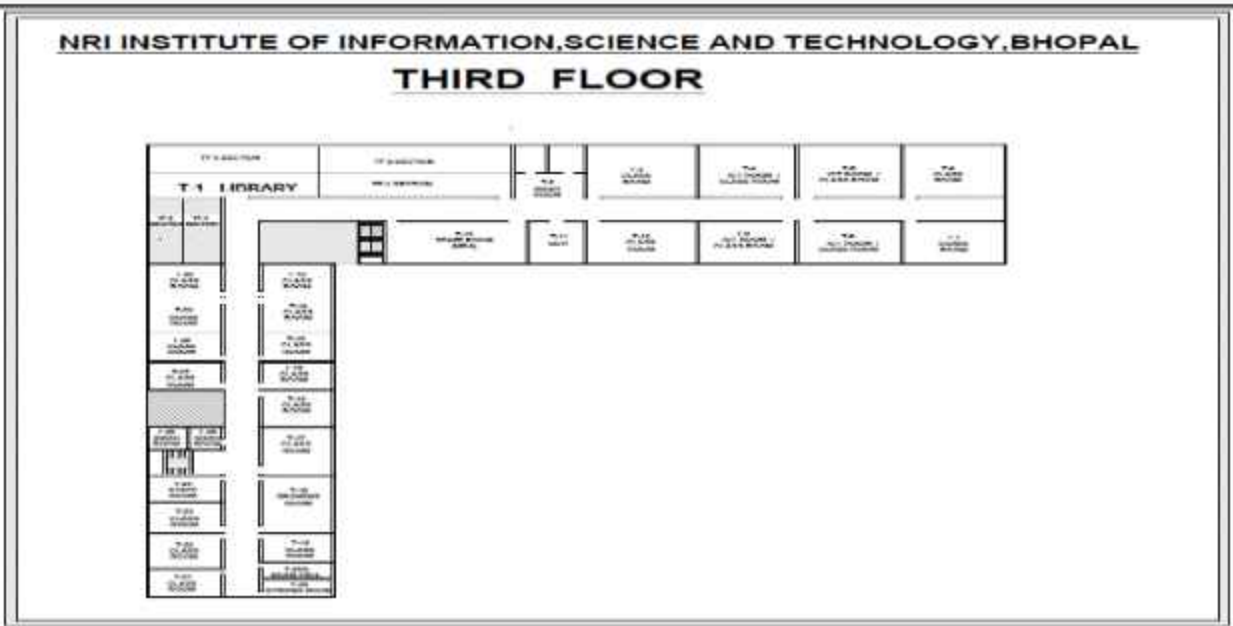

N.R.I INSTITUTE OF INFORMATION SCIENCE & TECHNOLOGY

(Run by Taramathi Education Society)

(Approved by AICTE, New Delhi and Govt. of M.P. And Affiliated to R.G.P.V. Bhopal)

1, Sajjan Singh Nagar, Opp. Patel Nagar, Raisen Road, Bhopal (M.P.)

Ph. 0755 – 2684058, 2684060, 4941005, Fax. (0755) 2684059

Website: www.nrigroupindia.com

ISO
9001-2000
Certified