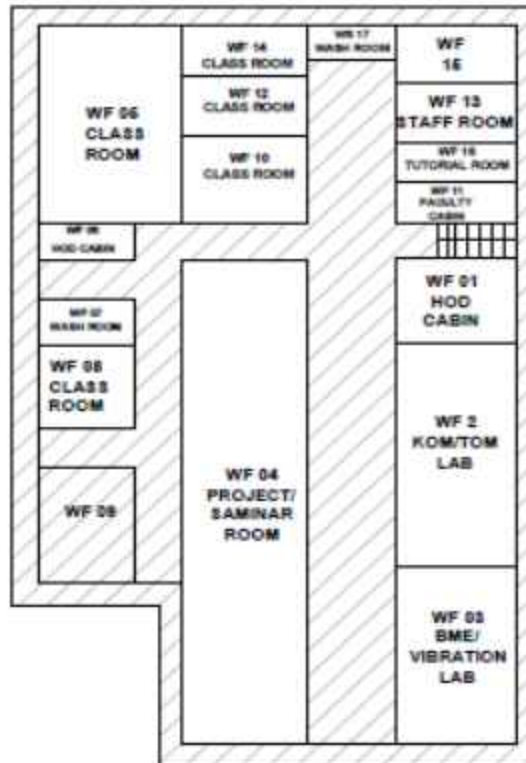

N.R.I INSTITUTE OF INFORMATION SCIENCE & TECHNOLOGY

(Run by Taramathi Education Society)

(Approved by AICTE, New Delhi and Govt. of M.P. And Affiliated to R.G.P.V. Bhopal)

1, Sajjan Singh Nagar, Opp. Patel Nagar, Raisen Road, Bhopal (M.P.)

Ph. 0755 – 2684058, 2684060, 4941005, Fax. (0755) 2684059

Website: www.nrigroupindia.com

ISO
9001-2000
Certified

NAAC

NRI INSTITUTE OF INFORMATION, SCIENCE AND TECHNOLOGY, BHOPAL

WORKSHOP FIRST FLOOR PLAN