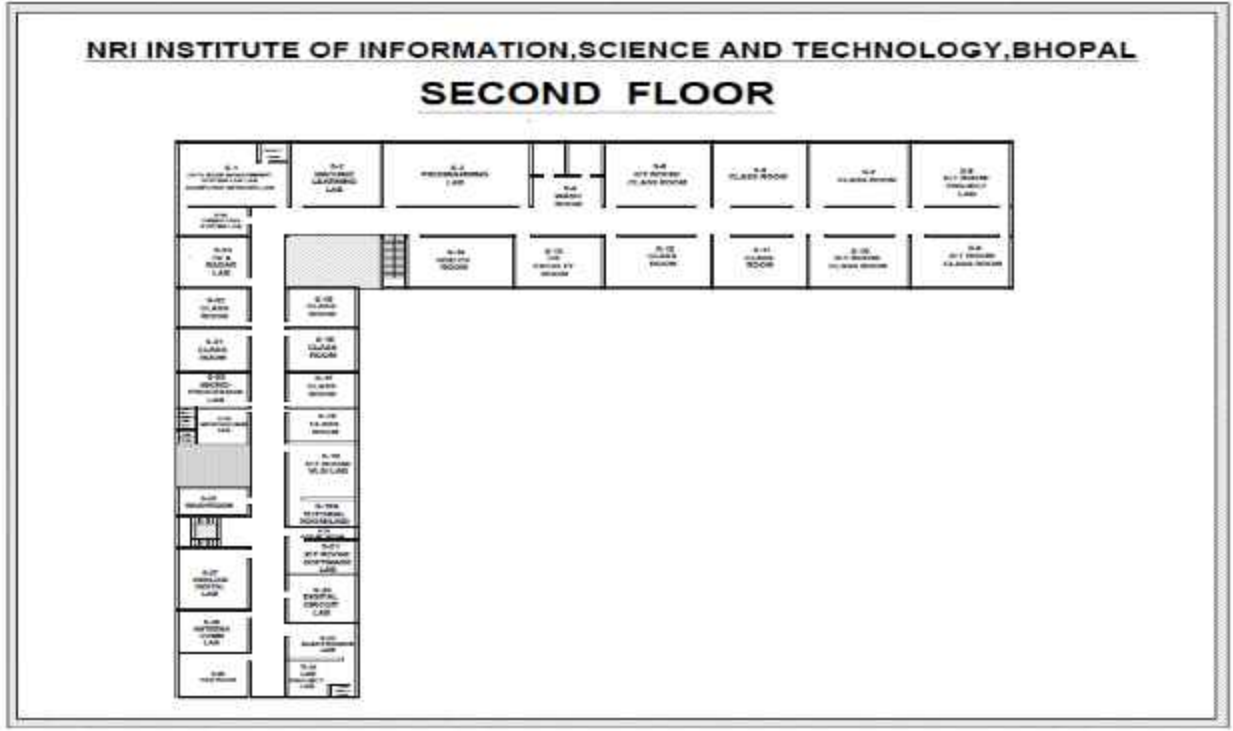

N.R.I INSTITUTE OF INFORMATION SCIENCE & TECHNOLOGY

(Run by Taramathi Education Society)

(Approved by AICTE, New Delhi and Govt. of M.P. And Affiliated to R.G.P.V. Bhopal)

1, Sajjan Singh Nagar, Opp. Patel Nagar, Raisen Road, Bhopal (M.P.)

Ph. 0755 – 2684058, 2684060, 4941005, Fax. (0755) 2684059

Website: www.nrigroupindia.com

ISO
9001-2000
Certified