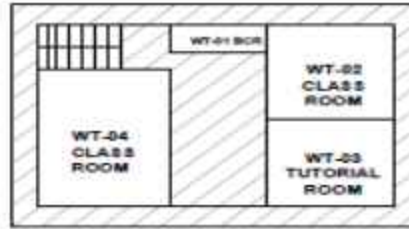

WORKSHOP THIRD FLOOR PLAN

Principal Room

N.R.I INSTITUTE OF INFORMATION SCIENCE & TECHNOLOGY

(Run by Taramathi Education Society)

(Approved by AICTE, New Delhi and Govt. of M.P. And Affiliated to R.G.P.V. Bhopal)