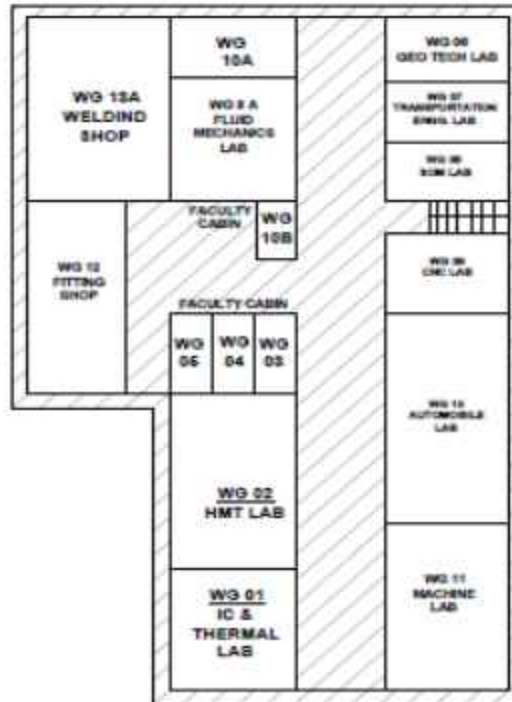

WORKSHOP GROUND FLOOR PLAN

N.R.I INSTITUTE OF INFORMATION SCIENCE & TECHNOLOGY

(Run by Taramathi Education Society)

(Approved by AICTE, New Delhi and Govt. of M.P. And Affiliated to R.G.P.V. Bhopal)

1, Sajjan Singh Nagar, Opp. Patel Nagar, Raisen Road, Bhopal (M.P.)